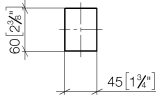

- •for installation on glass tiles

Required miscellaneous

Attachment set for towel bar/tumbler mounting on two sides - 12 351 970 90

Door handle - Matte Black

11 000 980

mm [inches]

Door handle - Matte Black