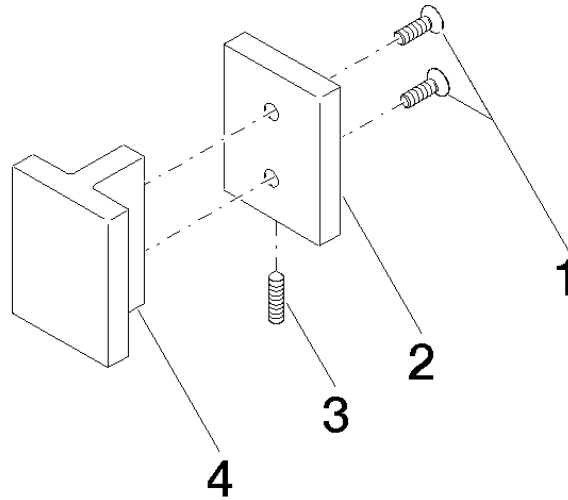

Door handle - Matte Black

11 000 980

	Matte Black	11 000 980-33
	Chrome	11 000 980-00
	Brushed Platinum	11 000 980-06

Required miscellaneous

Attachment set for towel bar/tumbler mounting on one side 12 350 970 90

- •for installation on glass tiles

Required miscellaneous

Attachment set for towel bar/tumbler mounting on two sides - 12 351 970 90

Door handle - Matte Black

11 000 980

mm [inches]

Door handle - Matte Black

11 000 980

Spare parts list

No.	Item Number	Name	Quantity used	Delivery time
1	09 30 30 170 90	screw	2	2
2	08 17 98 557-33	cover	1	30
3	04 31 11 113 00 90	pin	1	2
4	08 17 98 558-33	handle	1	30